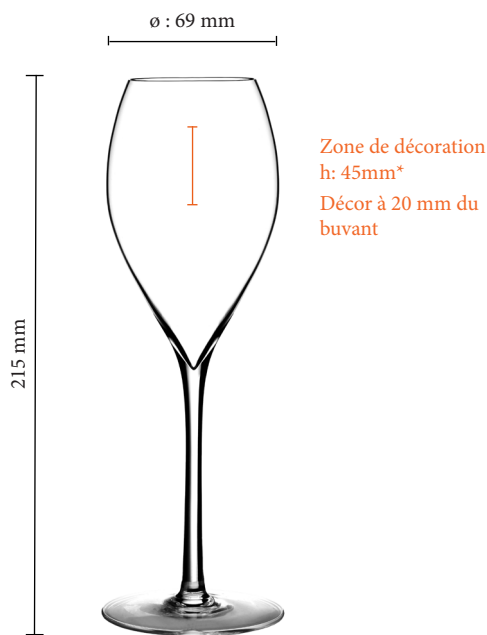

Des courbes au service de la dégustation...
Curves in the service of tasting...

COLLECTION AUTHENTIQUES

AUTHENTIQUES 29

Colisage : B6 / C24

Collection phare de la marque, Lehmann Glass a dessiné la gamme Authentiques dans un esprit d'élégance et de raffinement le plus pur.

This line was designed to meet the needs of the Champagne houses who wanted mouth-blown stemware for tasting their Champagne.

The prominent pointed bottom of the bowl will improve and maintain the bubbling of your sparkling wines !

Caractéristiques :

- Contenance : 29 cl
- Soufflé bouche
- Type de vin :
Vins effervescents
- Cristallin HP Sans Plomb

Characteristics :

- Capacity : 9 2/3 Oz
- Mouth-blown
- Recommended for :
Sparkling wines
- Lead-Free Crystal glass HP